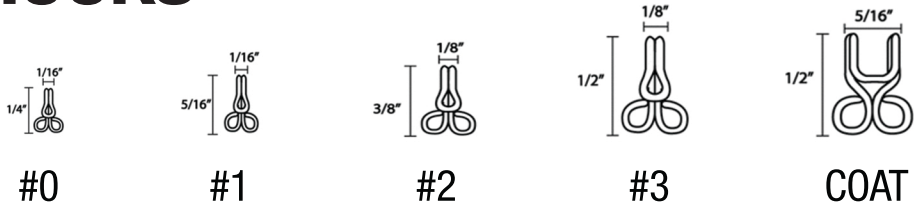

HOOK & EYE SIZE CHART

Available in small and bulk quantities.

Shown in inches at actual size.

HOOKS

ROUND EYES

STRAIGHT EYES

IF YOU HAVE ANY QUESTIONS, PLEASE CALL 1-800-654-2235.

TO PRINT TRUE TO SIZE CHOOSE 8.5 X 11 PAPER SETTING.