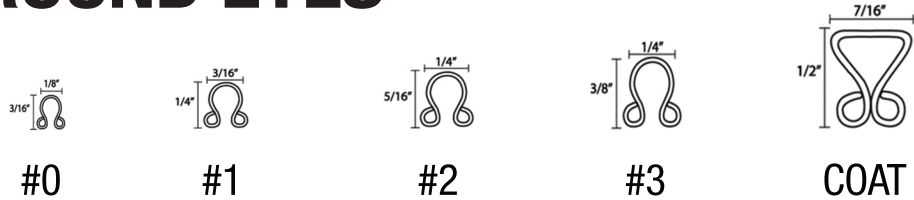

HOOK & EYE SIZE CHART

Available in small and bulk quantities.

Shown in inches at actual size.

HOOKS

ROUND EYES

STRAIGHT EYES

IF YOU HAVE ANY QUESTIONS, PLEASE CALL 1-800-654-2235.

TO PRINT TRUE TO SIZE CHOOSE 8.5 X 11 PAPER SETTING.