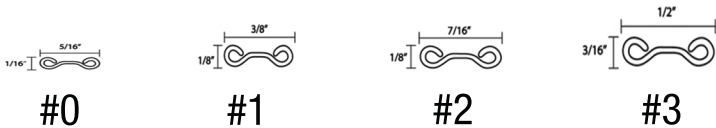

HOOK & EYE SIZE CHART

Available in small and bulk quantities.

Shown in inches at actual size.

HOOKS

ROUND EYES

STRAIGHT EYES

IF YOU HAVE ANY QUESTIONS, PLEASE CALL 1-800-654-2235.

TO PRINT TRUE TO SIZE CHOOSE 8.5 X 11 PAPER SETTING.