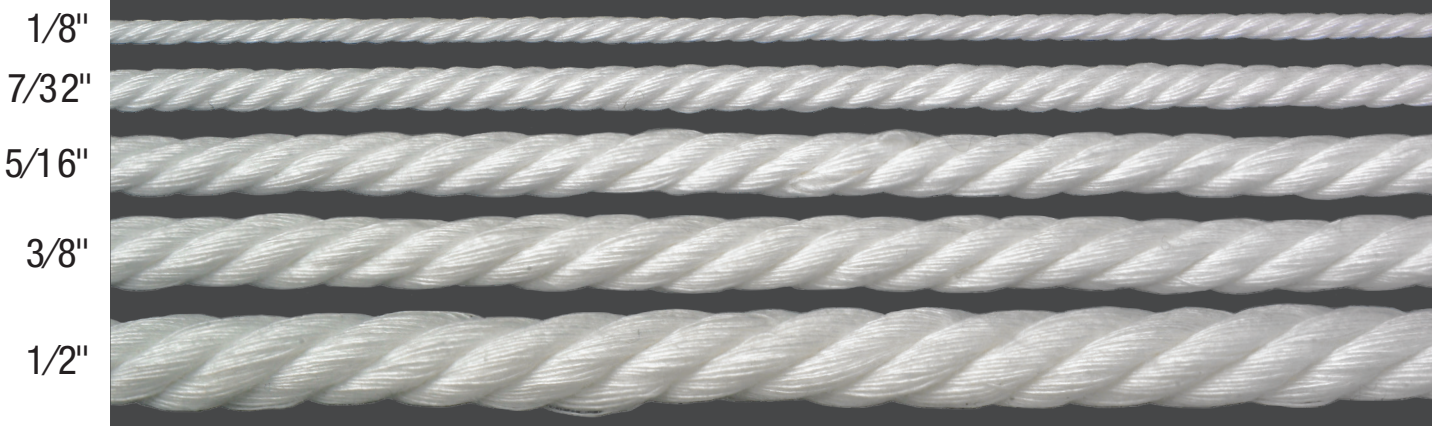

CABLE / PILLOW

DRAWCORD / DRAPERY CORD

COTTON PIPING CORD

NYLON BRAIDED #2 CORD

SNOW WHITE MICRO CORDING

TWIST CORD

CORD IMAGES ARE ACTUAL SIZE