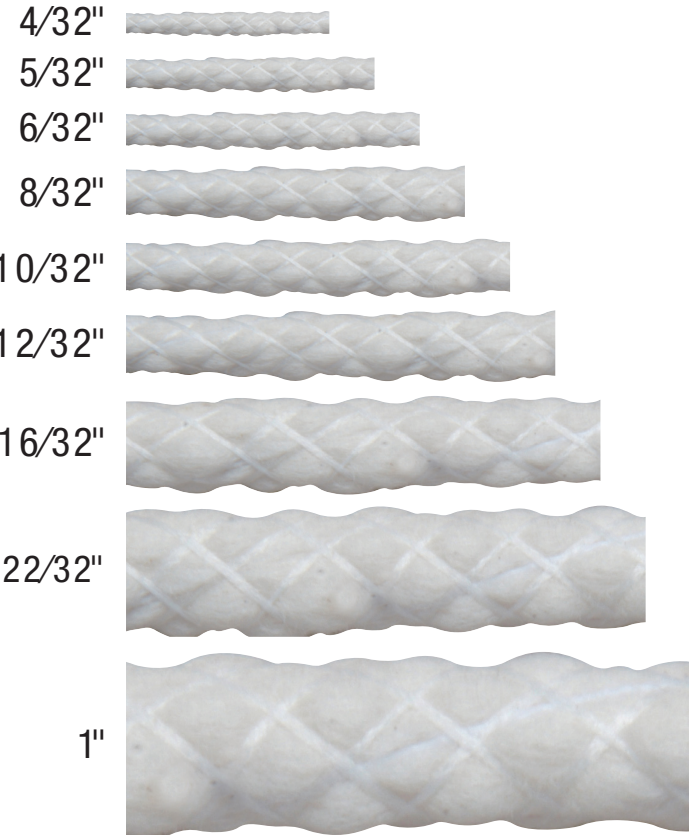

CABLE / PILLOW

DRAWCORD / DRAPERY CORD

COTTON PIPING CORD

NYLON BRAIDED #2 CORD

SNOW WHITE MICRO CORDING

TWIST CORD

CORD IMAGES ARE ACTUAL SIZE